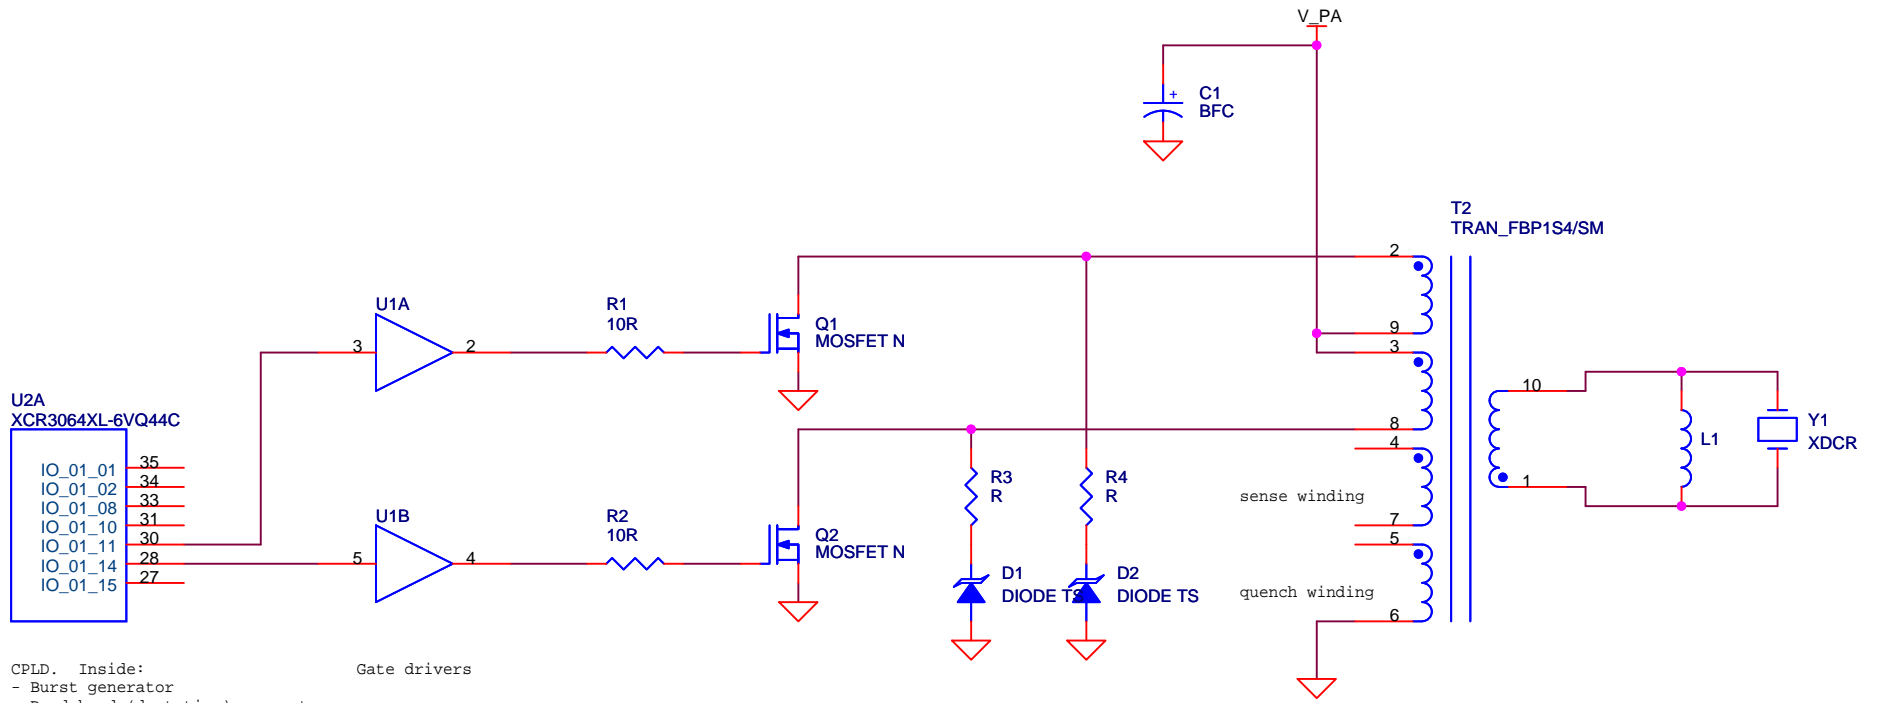

U2A  
XCR3064XL-6VQ44C

IO_01_01	35
IO_01_02	34
IO_01_08	33
IO_01_10	31
IO_01_11	30
IO_01_14	28
IO_01_15	27

CPLD. Inside:  
- Burst generator  
- Dead band (deat time) generator

Gate drivers

Title			SONAR TRANSDUCER DRIVER (sketch) power amplifier (PA).		
Size	Document Number				Rev
Custom<Doc>					0.1
Date:	Friday, June 13, 2008			Sheet	1 of 1